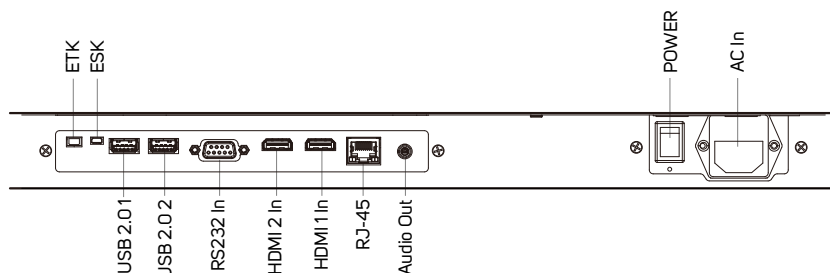

INTERFACE

FOR MORE INFORMATION

For more information about DynaScan, visit our website at www.dynascandisplay.com. Copyright © DynaScan Technology Inc. All rights reserved. All specifications and descriptions are subject to change without notice. Reproduction without permission is prohibited.